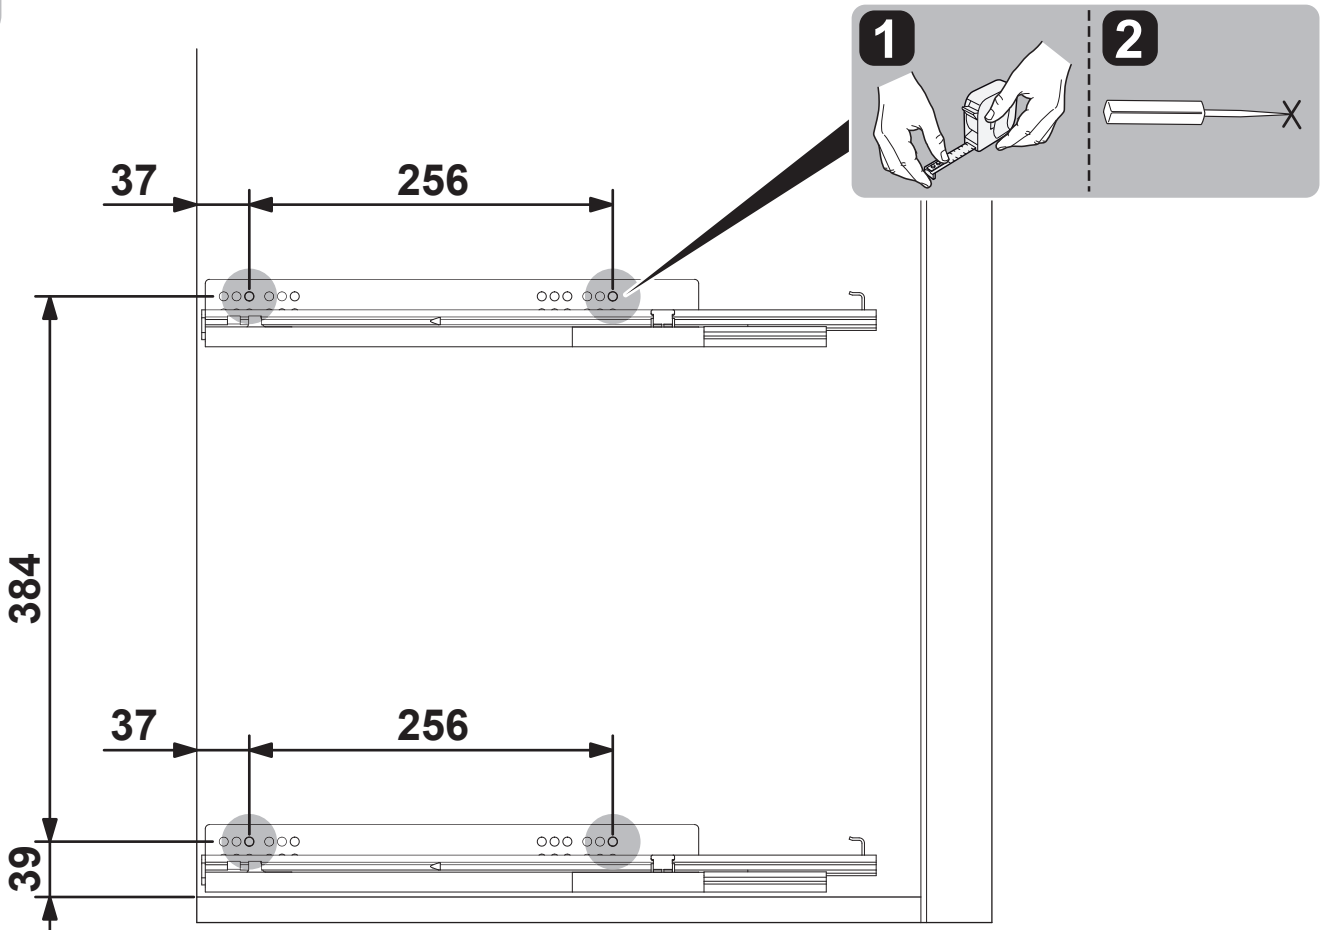

*** NOT INCLUDED**

i

1

3

2

3

4

4

5

6

7

9

10

A series of horizontal lines for writing, arranged in a grid pattern across the page.

Lined writing area with 20 horizontal lines.

100% virgin LDPE
Thickness >50µm
EPR: Buy back
price: 10 Rs/Kg